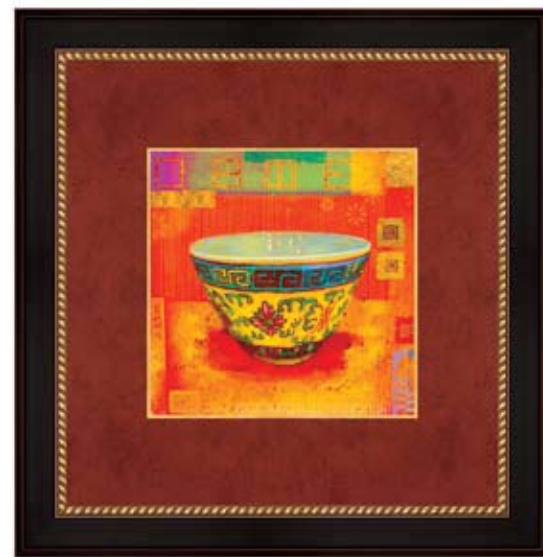

August

Weekly Specials

SUNDAY	MONDAY	TUESDAY	WEDNESDAY	THURSDAY	FRIDAY	SATURDAY
					1	2
Alphamat® Artcare™ and BevelAccents™						
3	4	5	6	7	8	9
Alphamat® Artcare™ and BevelAccents™						
10	11	12	13	14	15	16
Nielsen® Length, Wood Length, Nielsen® Ready Made Wall Frames						
17	18	19	20	21	22	23
Nielsen® Length, Wood Length, Nielsen® Ready Made Wall Frames						
24/31	25	26	27	28	29	30
<small>JULY 2008</small> <small>S M T W T F S</small> <small>1 2 3 4 5</small> <small>6 7 8 9 10 11 12</small> <small>13 14 15 16 17 18 19</small> <small>20 21 22 23 24 25 26</small> <small>27 28 29 30 31</small>	Alpharag®, Alphamount® Artcare™, Bainbridge® Foamboard, Mounting Boards					<small>SEPTEMBER 2008</small> <small>S M T W T F S</small> <small>1 2 3 4 5 6</small> <small>7 8 9 10 11 12 13</small> <small>14 15 16 17 18 19 20</small> <small>21 22 23 24 25 26 27</small> <small>28 29 30</small>